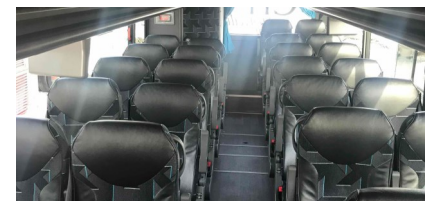

VIP Transportation

Your brand is important, and sometimes you need to put your best foot forward. Whether it's a VIP, a prospective client or a reward for the sales team that landed that big account, CIT Signature Transportation will help you create a memory with a lasting impression.